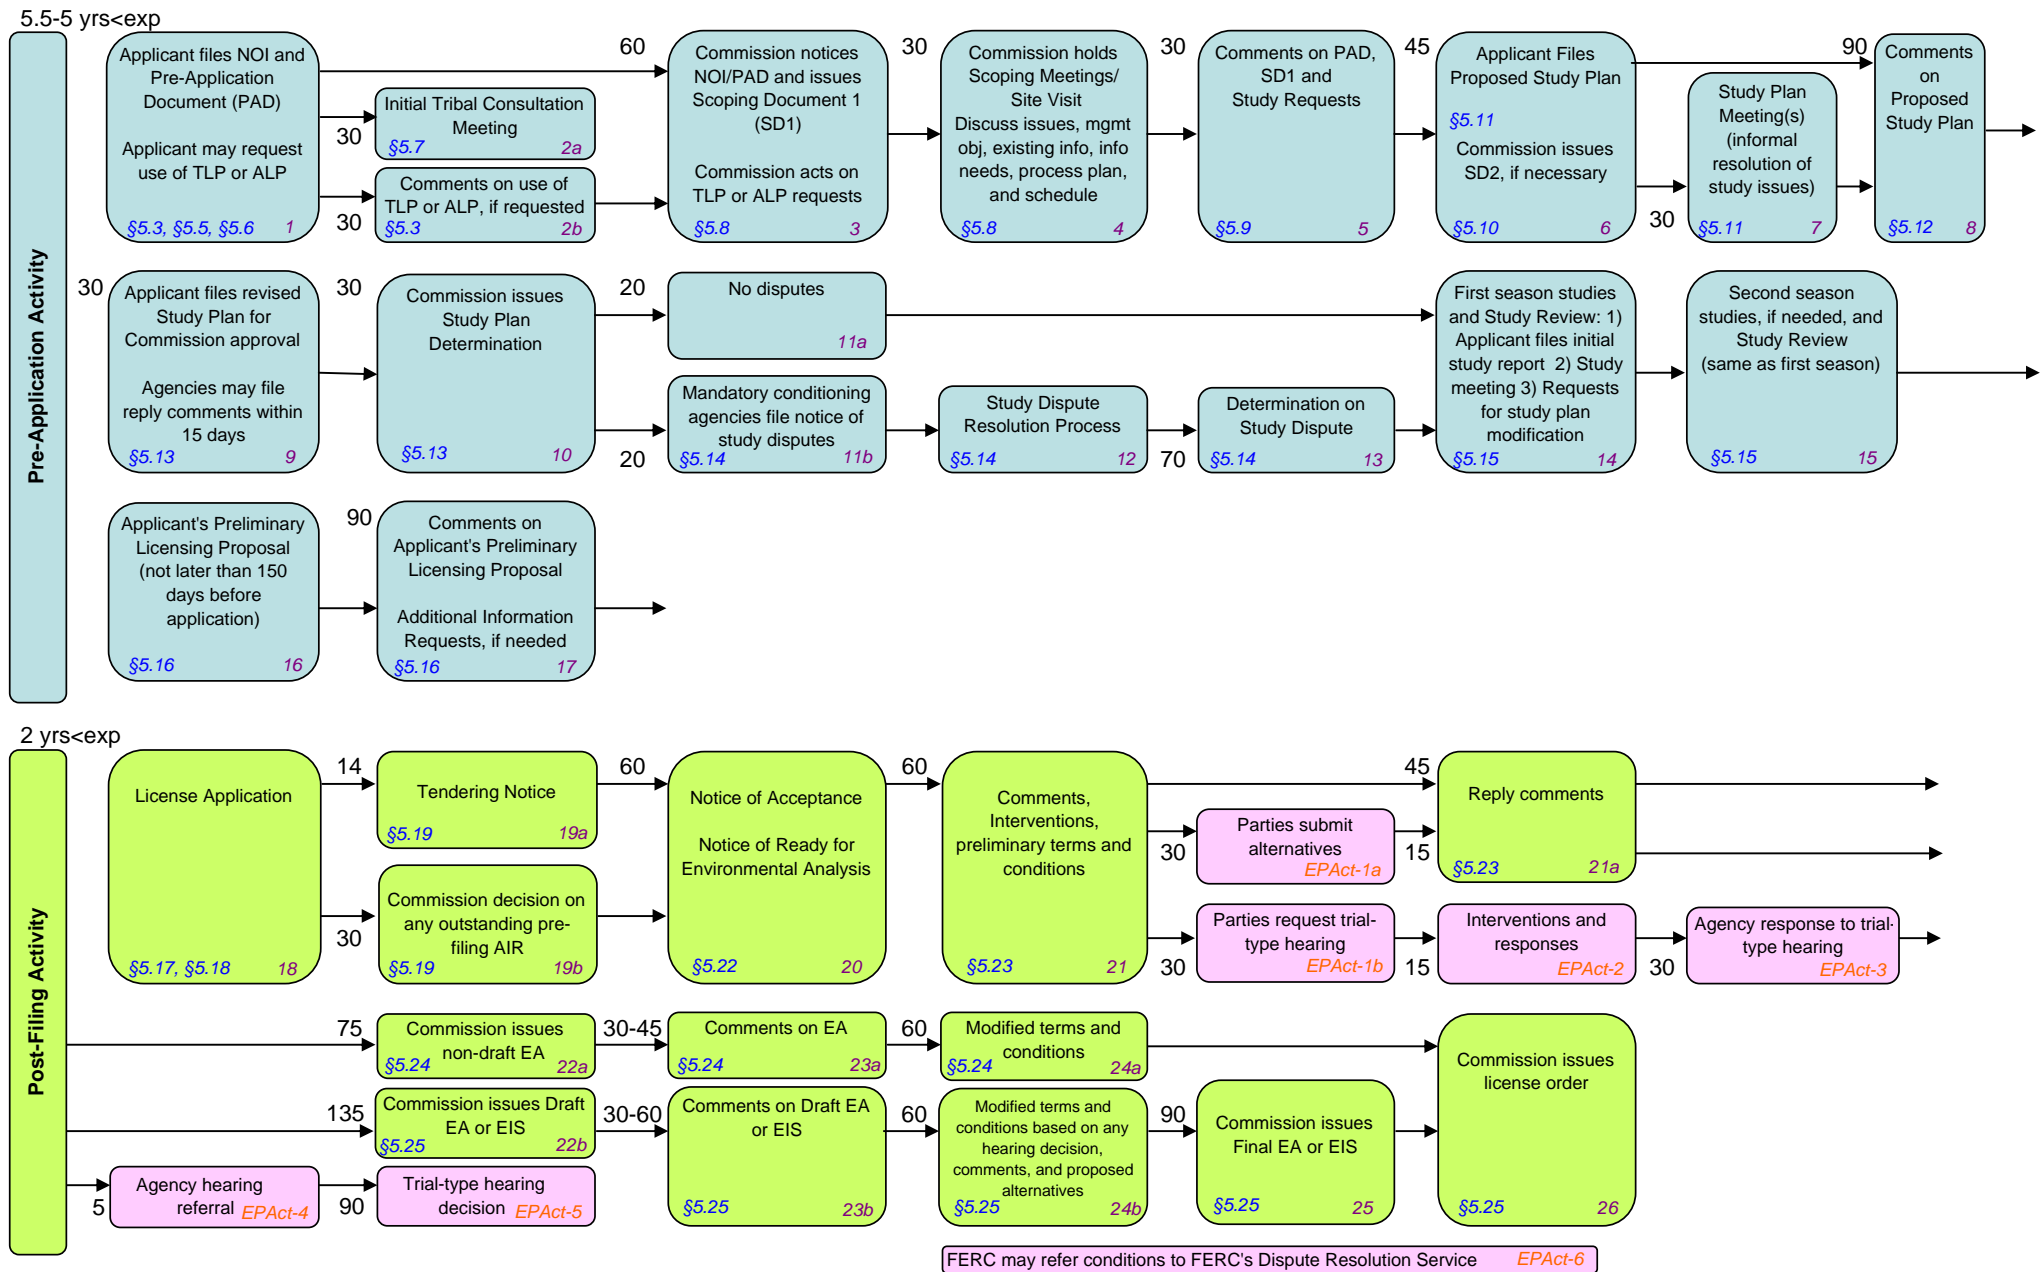

Integrated Licensing Process and Section 241 of the Energy Policy Act of 2005

*Section 241 of the Energy Policy Act of 2005 in pink.