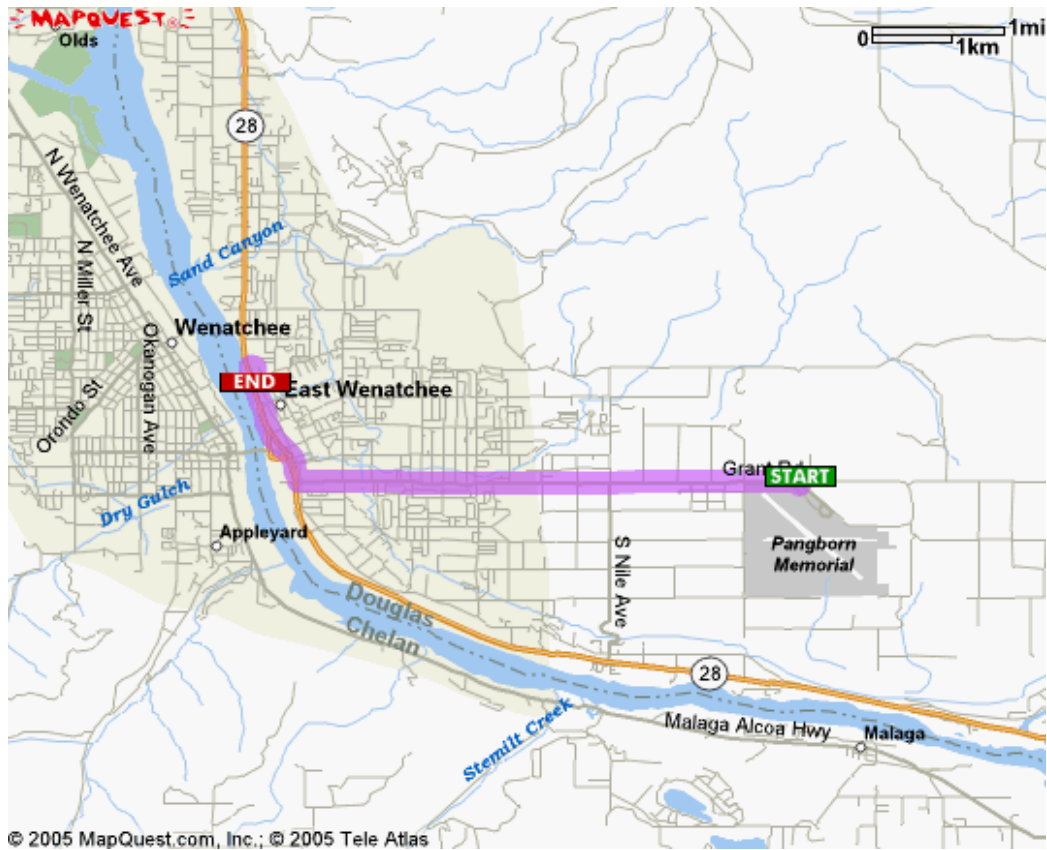

Douglas PUD
1151 Valley Mall Parkway
East Wenatchee, WA 98802
509-884-7191